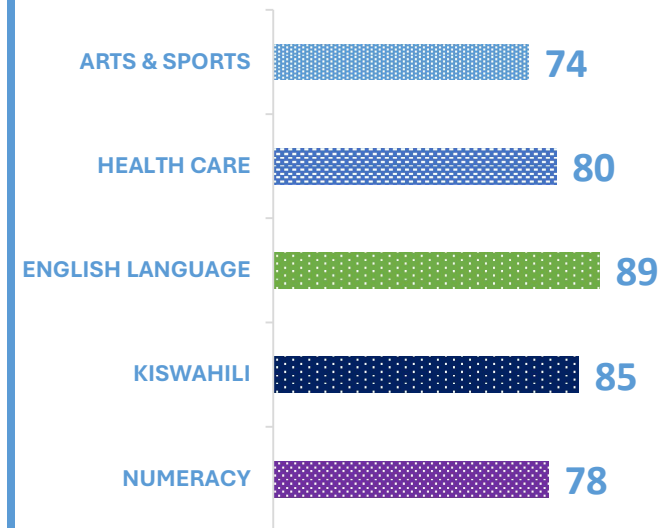

SIMIYU

THE BETHANY

BUSEGA

OVERALL AVERAGE : 81.2

GRADE : B

SUBJECT AND GRADE PERFORMANCE ANALYSIS

SUBJECT RANKING

ENGLISH LANGUAGE	89.1	1
KISWAHILI	84.6	2
HEATHCARE	79.9	3
NUMERACY	78.3	4
ARTS AND SPORTS	74.1	5

SUBJECT GRADE ANALYSIS

SUBJECT/GRADE	A	B	C	D	E
NUMERACY	14	19	0	1	0
KISWAHILI	22	12	0	0	0
ENGLISH LANGUAGE	27	7	0	0	0
HEALTH CARE	14	19	1	0	0
ARTS AND SPORTS	11	15	8	0	0

OVERALL GRADE ANALYSIS

A	17	34	50%
B	17		50%
C	0		0%
D	0		0%
F	0		0%

PERFORMANCE CHART ANALYSIS